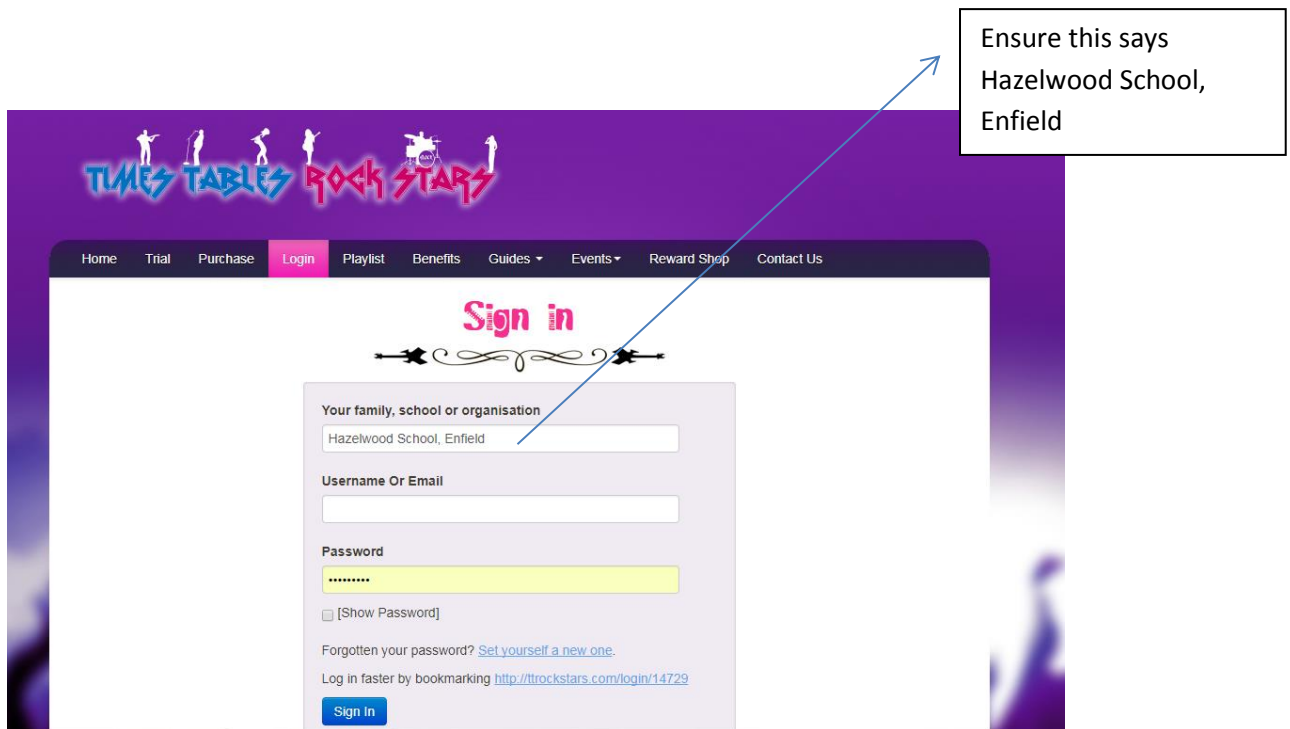

Rock Star Times Tables – to develop your child’s speed, accuracy and recall of times tables and related division facts.

To login – google rock star times tables and click on the first link:

Ensure the ‘family, school or organisation’ box says Hazelwood School Enfield then use the username (part of your first and last names) and password (three digits) before clicking sign in.

When you have signed in click on dashboard at the top.

Scroll down to the bottom of the page and choose 'garage' you can increase or decrease the time here. This is where you play against yourself and show your teacher how amazing you are and where you might need a little bit of help in class.