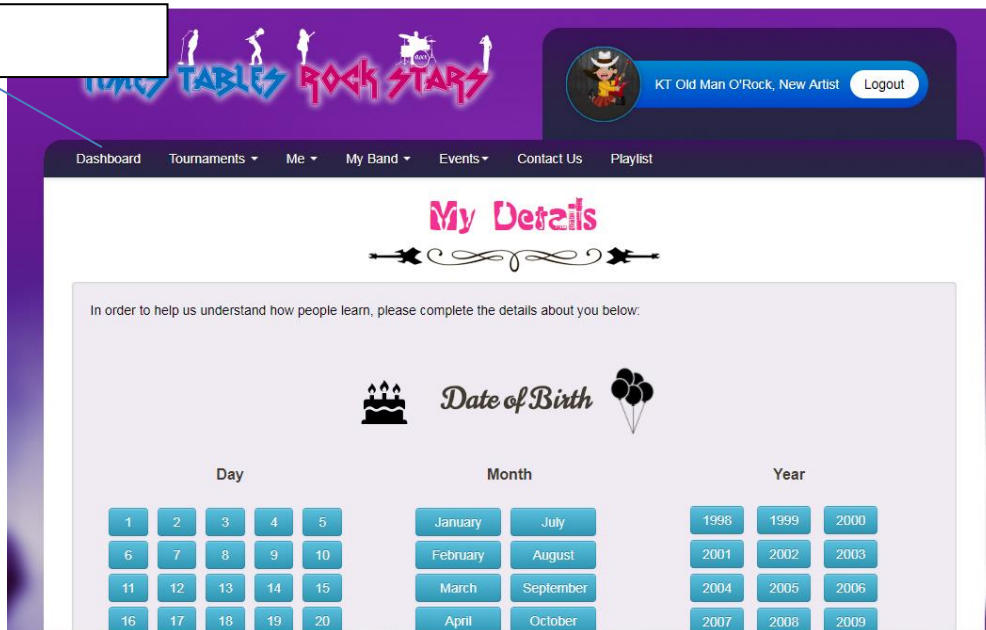

Rock Star Times Tables – to develop your child’s speed, accuracy and recall of times tables and related division facts.

To login – google rock star times tables and click on the first link:

Ensure the ‘family, school or organisation’ box says Hazelwood School Enfield then use the username (part of your first and last names) and password (three digits) before clicking sign in.

When you have signed in click on dashboard at the top.

Scroll down to the bottom of the page and choose 'garage' you can increase or decrease the time here. This is where you play against yourself and show your teacher how amazing you are and where you might need a little bit of help in class.